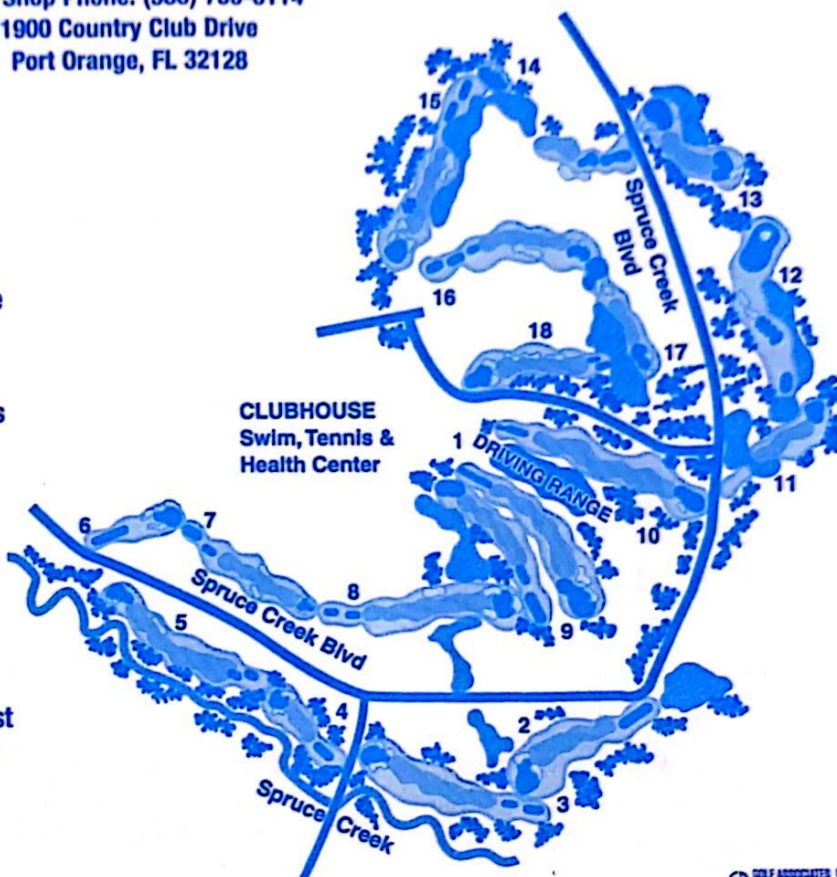

Golf Shop Phone: (386) 756-6114
1900 Country Club Drive
Port Orange, FL 32128

Local Rules

1. USGA Rules apply.
2. Please let faster players through.
3. Please repair all ball marks on green.
4. Keep all carts 40 feet from tees and greens, use cart paths where provided.
5. Any shot hit on the opposite side of the water hazard on holes 10, 11, 13, 17 will be treated as a ball lost in the hazard and relief taken under rule 26-1.
6. Any shot hit right of water hazard on holes 14 and 15 is out of bounds.
7. Wooded area left of holes 3, 4, 5 will be played as lateral hazards and relief taken under rule 26-10.
8. No tank tops, halter tops or cut-offs. Shirts must be worn at all times. Proper golf attire required at all times.

 GOLF ASSOCIATES, INC.
800-438-9725
©2023 Golf Associates

Gold	73.3/137	503	353	383	170	401	176	403	519	390	3298
Blue	71.0/133	483	322	369	154	387	151	375	502	375	3118
White	69.3/126	463	288	345	142	373	139	343	485	360	2938
Black	66.2/116	438	246	301	130	348	119	297	435	318	2632
Men's Handicap		15	17	5	11	1	9	7	13	3	
	HDCP										
	HDCP										
+/-											
Holes		1	2	3	4	5	6	7	8	9	Out
Par		5	4	4	3	4	3	4	5	4	36
	HDCP										
	HDCP										
Ladies' Handicap		5	17	9	13	1	15	7	11	3	
Red	70.0/123	430	234	293	117	328	112	285	425	306	2530